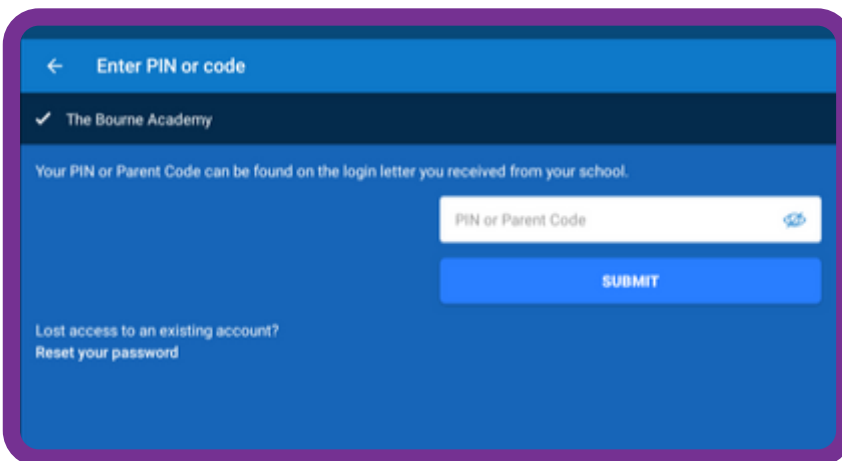

Show My Homework (App Parents)

1

Open the "Show My Homework" app

2

Then type "bourne"

3

Select "The Bourne Academy"

4

On the Login Page select "LOG IN WITH PIN OR PARENT CODE"

5

Enter your parent code then follow the instructions on the screen to create your account.