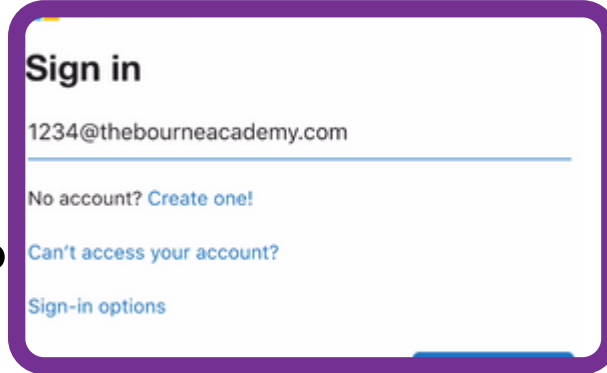

Show My Homework App Login

1

Press the
SMHW app

4

Enter your
school Email

2

Search for
"The Bourne
Academy"

5