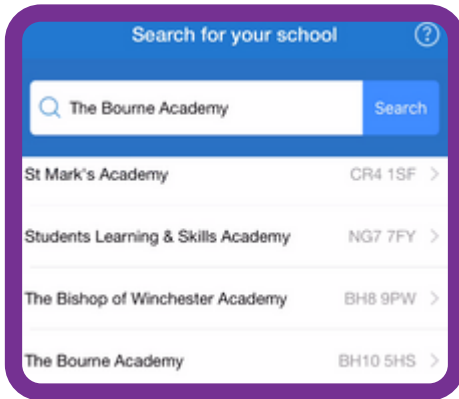

Show My Homework App Login

1

Press the
SMHW app

4

Enter your
school Email

2

Search for
"The Bourne
Academy"

5