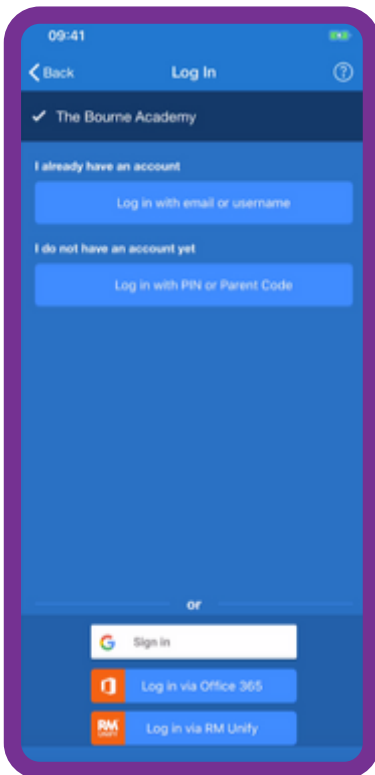

3

Select the "Log
in via OFFICE
365"